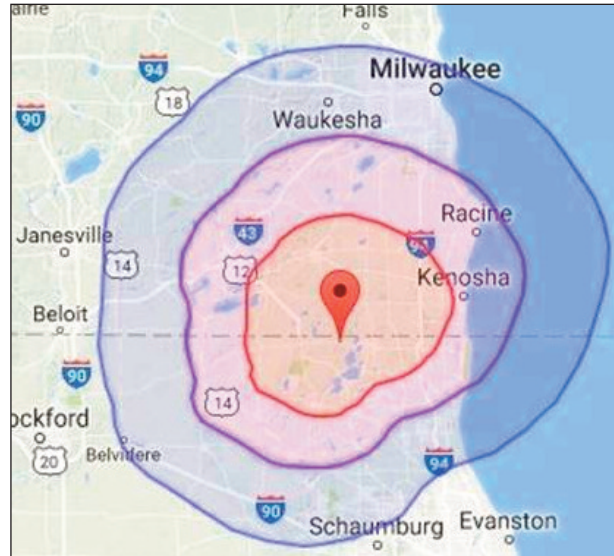

for purposes of **WSFI FM Catholic Radio**

Please detach this form and return to:

WSFI 88.5 FM Catholic Radio
P.O. Box 885 Libertyville, IL 60048

WSFI 88.5 FM

CATHOLIC RADIO

Audience Potential: 1,299,533

Search:
WSFI Catholic Radio