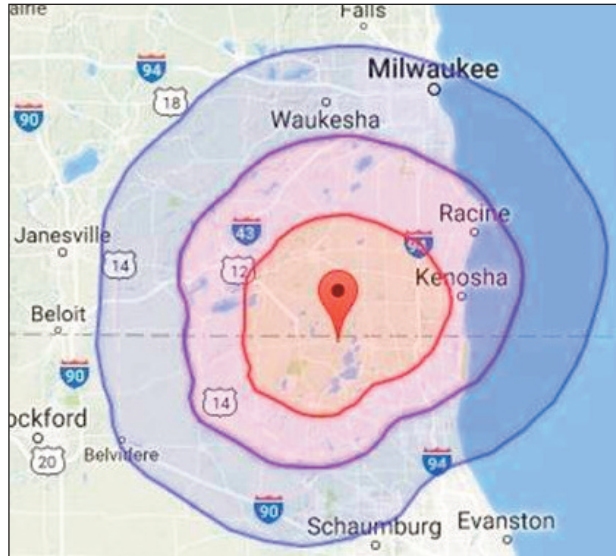

for purposes of **WSFI FM Catholic Radio**

Please detach this form and return to:

WSFI 88.5 FM Catholic Radio
P.O. Box 885 Libertyville, IL 60048

WSFI 88.5 FM

CATHOLIC RADIO

Audience Potential: 1,299,533

Search:
WSFI Catholic Radio