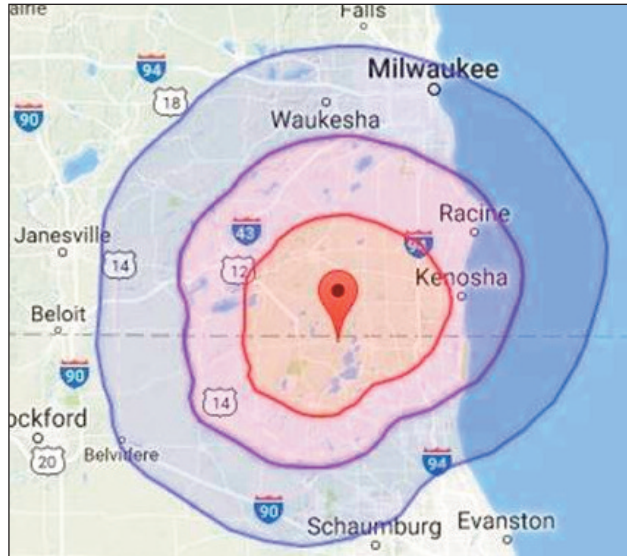

### Audience Potential: 1,299,533

Search: WSFI Catholic Radio

Search: @WSFIFM

Search: WSFI Catholic Radio  
Listen on TuneIn &

Visit: [www.wsficatholicradio.org](http://www.wsficatholicradio.org)

**P.O. Box 885 Libertyville, IL 60048**  
**Phone: 224-206-8455**  
**Email: [info@wsfiradio.org](mailto:info@wsfiradio.org)**  
**[www.WSFIcatholicRadio.org](http://www.WSFIcatholicRadio.org)**